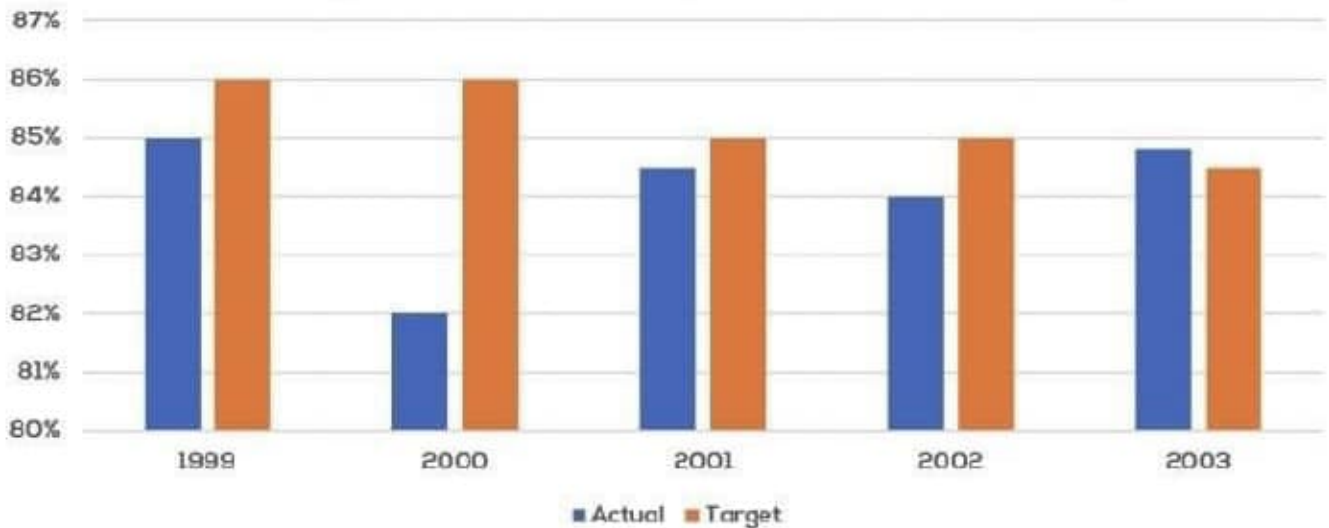

Percentage of services arriving on time (actual and target)