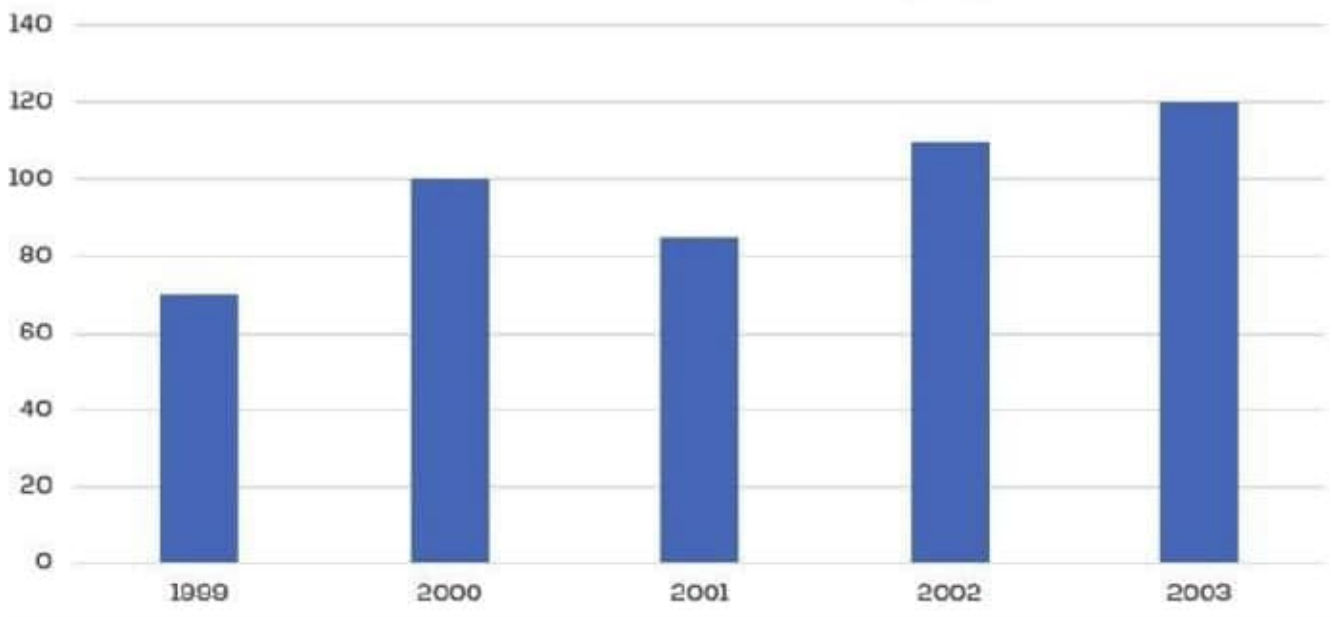

Number of complaints (per thousand passenger's journeys)

WRITING TASK 2

You should spend about **40** minutes on this task.

Many students find it difficult to concentrate or pay attention at school. What are the reasons? What could be done to solve this problem?

You should write at least **250** words.