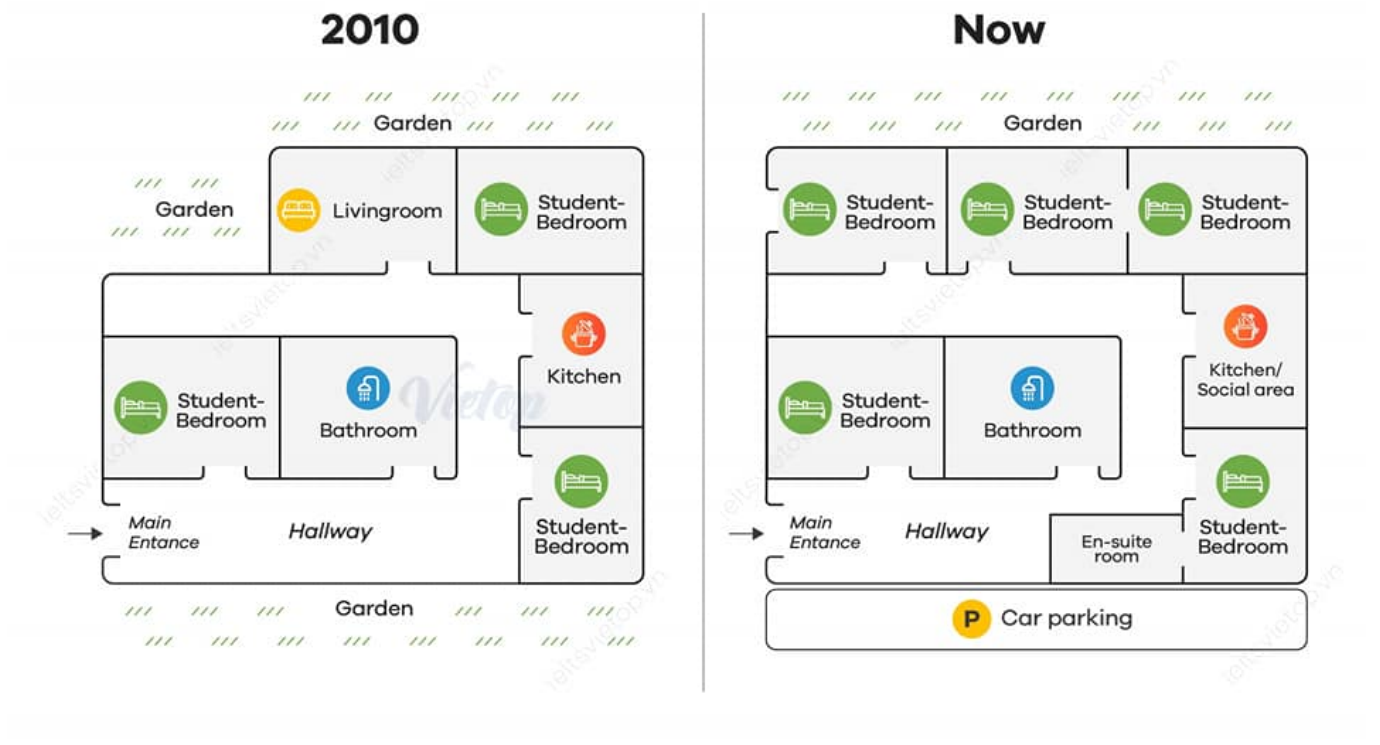

WRITING TASK 1

You should spend about **20** minutes on this task.

The plans below show a student accommodation buildings 2010 and now.

Summarise the information by selecting and reporting the main features, and make comparisons where relevant

You should write at least **150** words.

WRITING TASK 2

You should spend about **40** minutes on this task.

Write about the following topic.

Some people think living in big cities is bad for people's health.

To what extent do you agree or disagree?

Give reasons for your answer and include any relevant examples from your own knowledge or experience.

You should write at least **250** words.