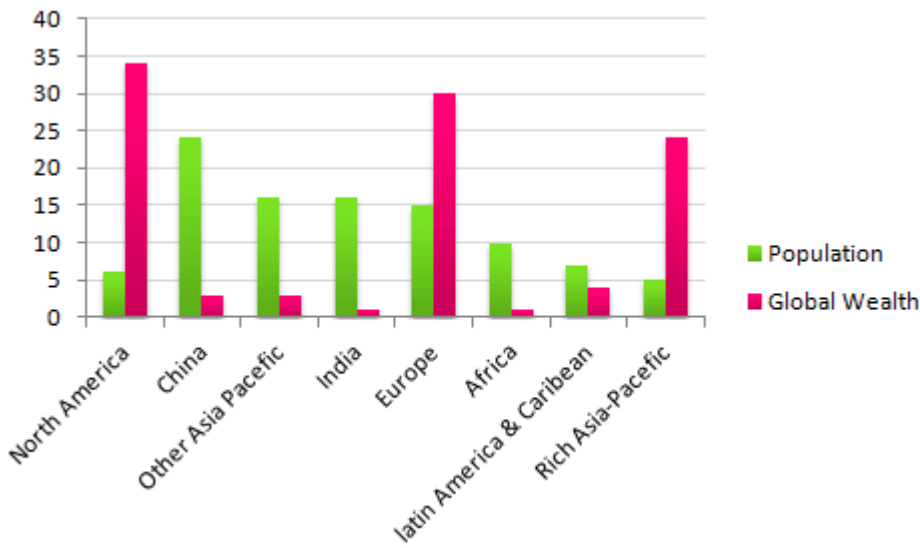

WRITING TASK 1

You should spend about **20** minutes on this task.

The chart below gives information about global population percentages and distribution of wealth by region.

Summarise the information by selecting and reporting the main features, and make comparisons where relevant.

You should write at least **150** words.

WRITING TASK 2

You should spend about **40** minutes on this task.

Some cities create housing areas by providing taller buildings. Others create housing by building houses on a wider area of land. What solution is better?

You should write at least **250** words.