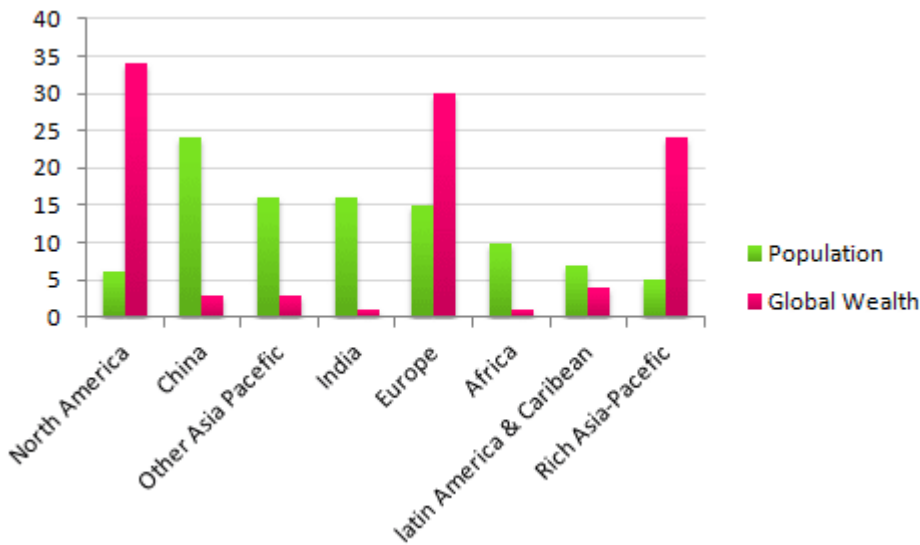

WRITING TASK 1

You should spend about **20** minutes on this task.

The chart below gives information about global population percentages and distribution of wealth by region.

Summarise the information by selecting and reporting the main features, and make comparisons where relevant.

You should write at least **150** words.

WRITING TASK 2

You should spend about **40** minutes on this task.

Some cities create housing areas by providing taller buildings. Others create housing by building houses on a wider area of land. What solution is better?

You should write at least **250** words.