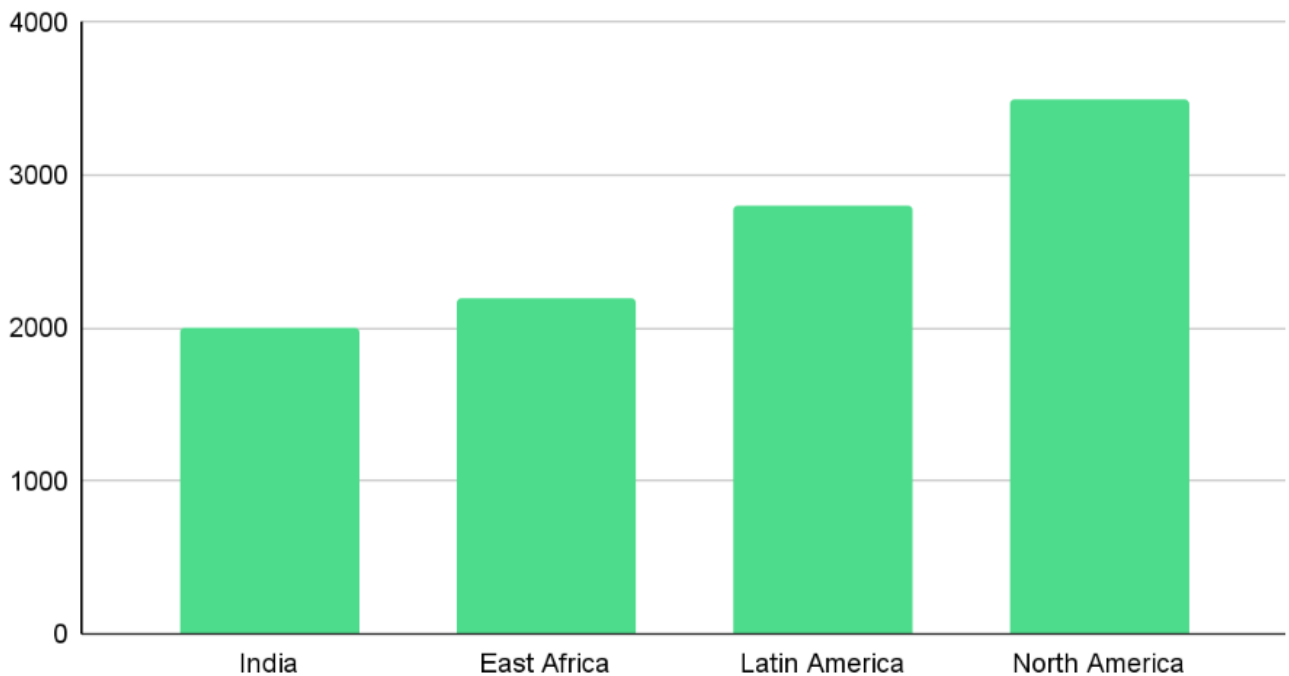

Average calories intake

WRITING TASK 2

You should spend about **40** minutes on this task.

Some people think that it is a good thing for senior management positions to have much higher

[Access https://ieltsolinetests.com for more practices](https://ieltsolinetests.com)