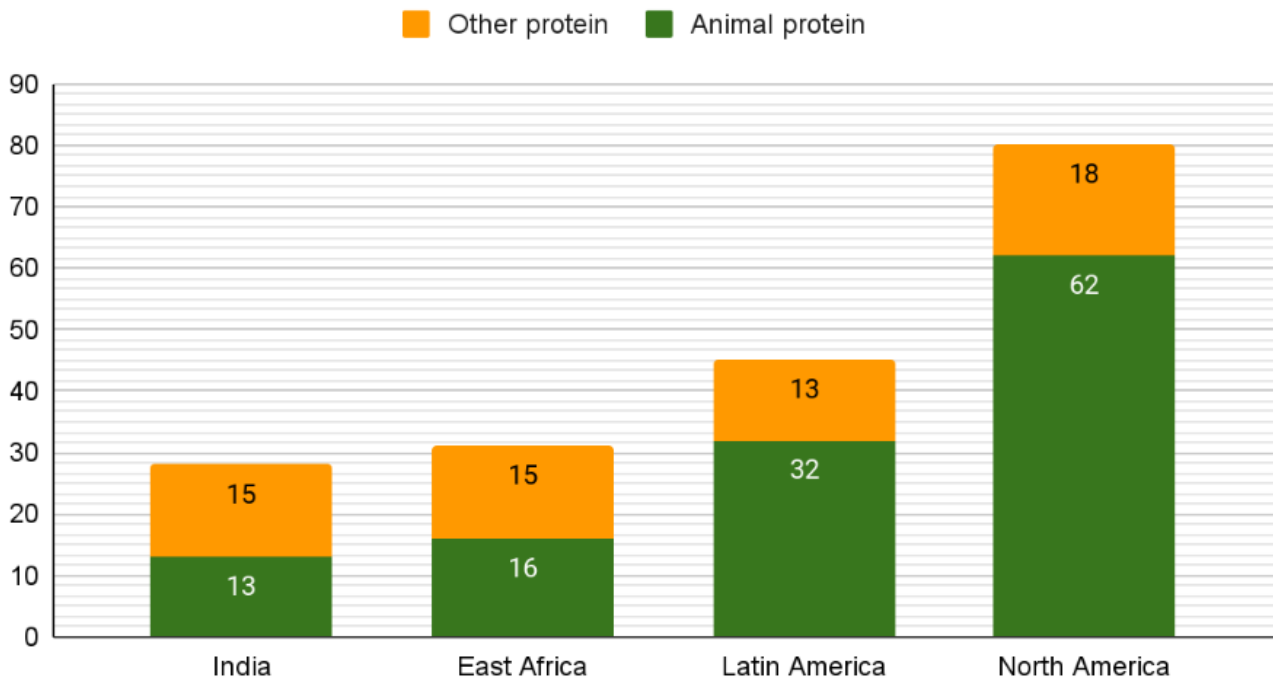

You should write at least **150** words.

Average protein intake