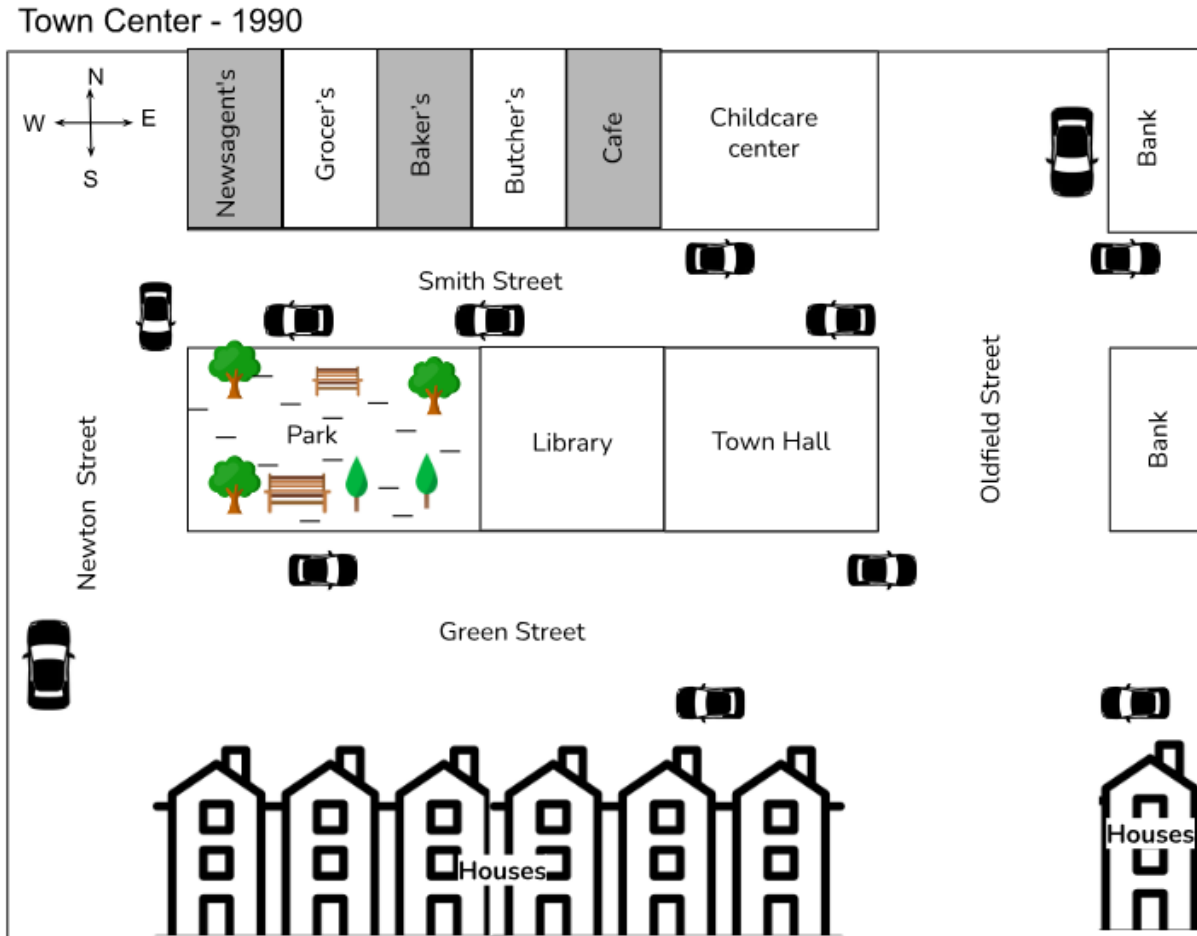

WRITING TASK 1

You should spend about 20 minutes on this task.

The maps below show a town centre in 1990 and the same town centre today. Summarise the information by selecting and reporting the main features, and make comparisons where relevant.

You should write at least 150 words.