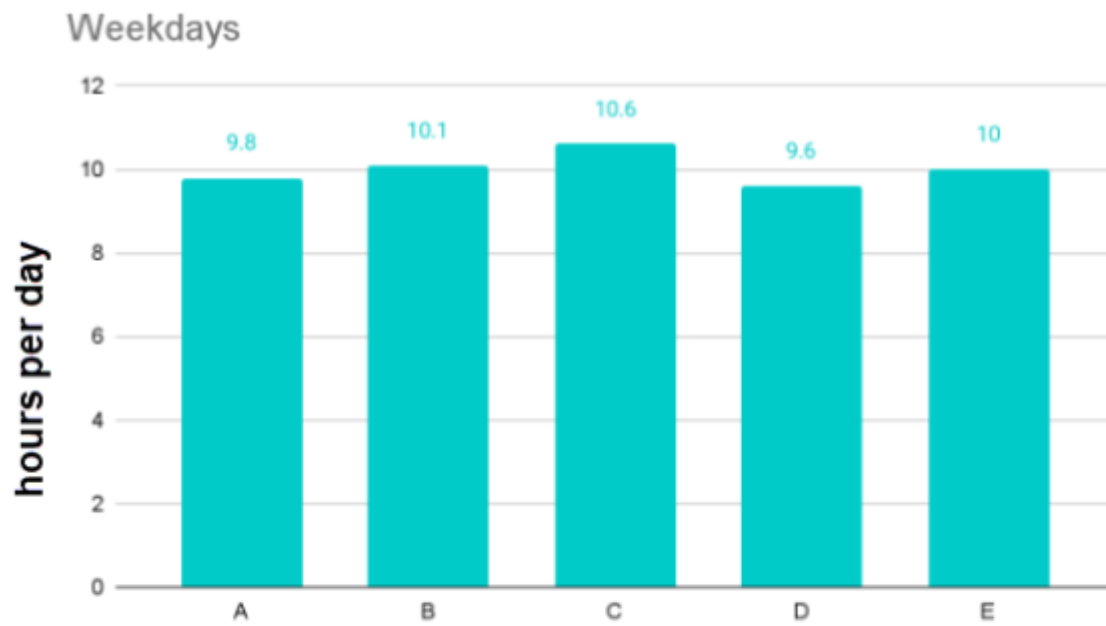

You should write at least **150** words.