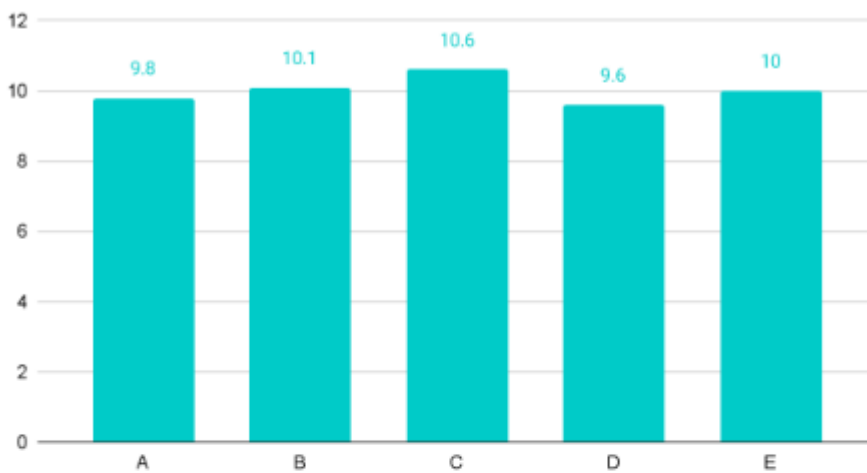

Weekdays

Weekends

WRITING TASK 2

You should spend about **40** minutes on this task.

Some people say that to prevent illness and disease, governments should focus more on reducing environmental pollution and housing problems. To what extent do you agree or disagree?

Give reasons for your answer and include any relevant examples from your own knowledge or experience.

You should write at least **250** words.