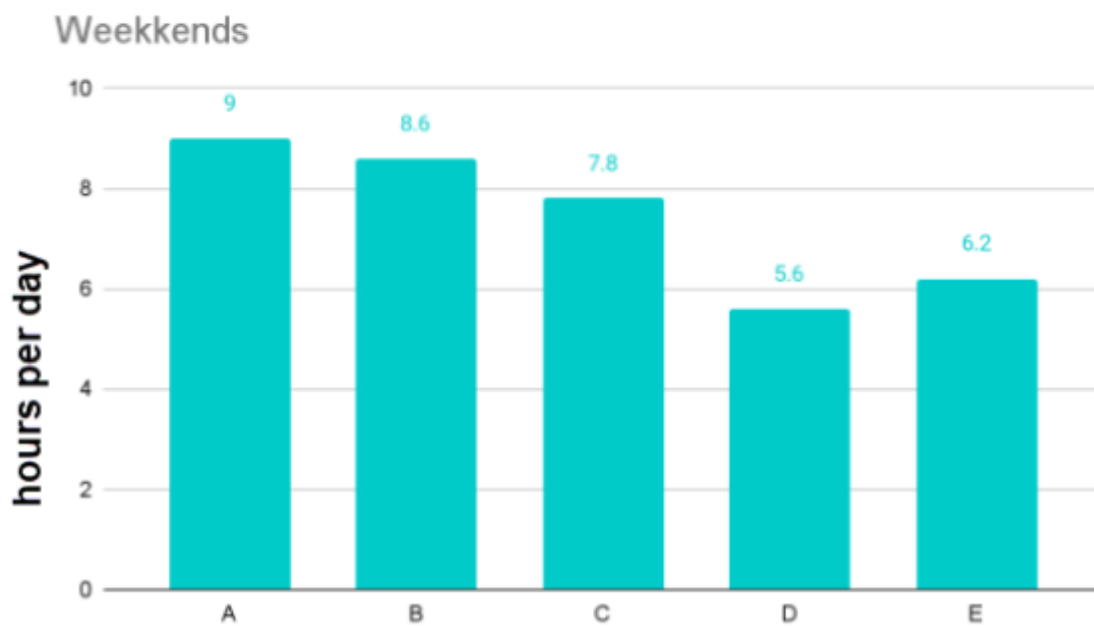

You should write at least **150** words.