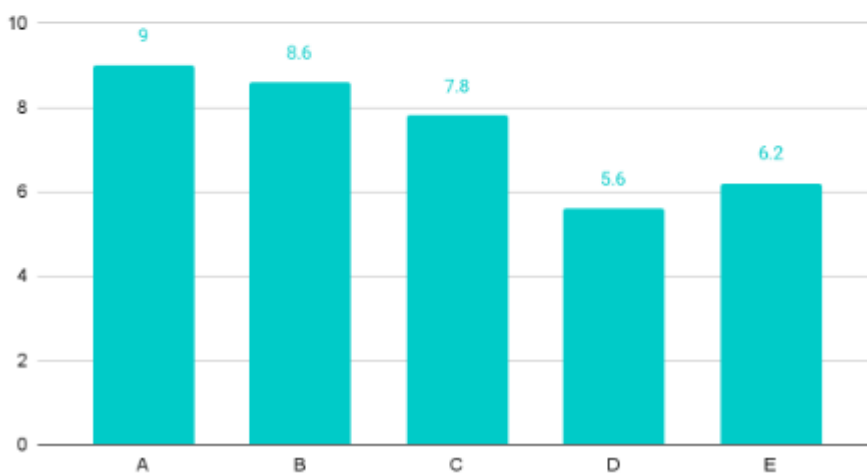

Weekends

WRITING TASK 2

You should spend about **40** minutes on this task.

Some people say that to prevent illness and disease, governments should focus more on reducing environmental pollution and housing problems. To what extent do you agree or disagree?

Give reasons for your answer and include any relevant examples from your own knowledge or experience.

You should write at least **250** words.