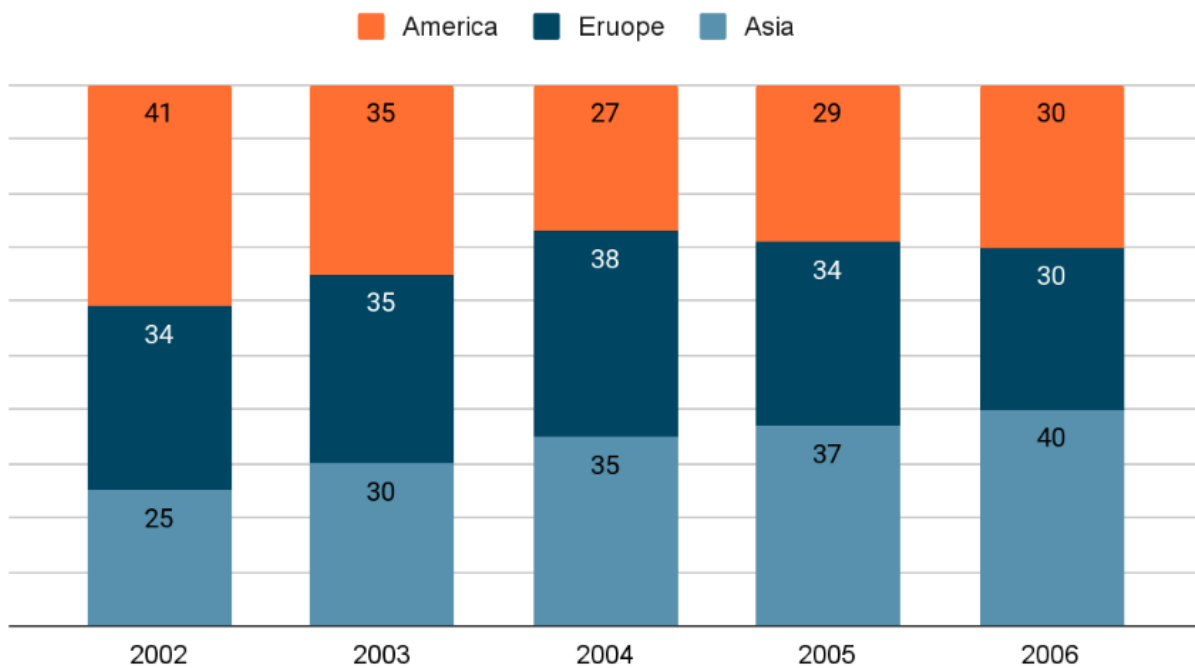

WRITING TASK 1

You should spend about **20** minutes on this task.

The chart below shows the percentage of a drug company's total sales, by region, from 2002 to 2006. Summarise the information by selecting and reporting the main features, and make comparisons where relevant.

You should write at least **150** words.

The percentage of a drug company's sale, 2002 to 2006

WRITING TASK 2

You should spend about **40** minutes on this task.

People who decide on a career path early in their lives and keep to it are more likely to have a satisfying working life than those who change jobs frequently. To what extent do you agree or disagree?

Give reasons for your answer and include any relevant examples from own knowledge or experience.

You should write at least **250** words.