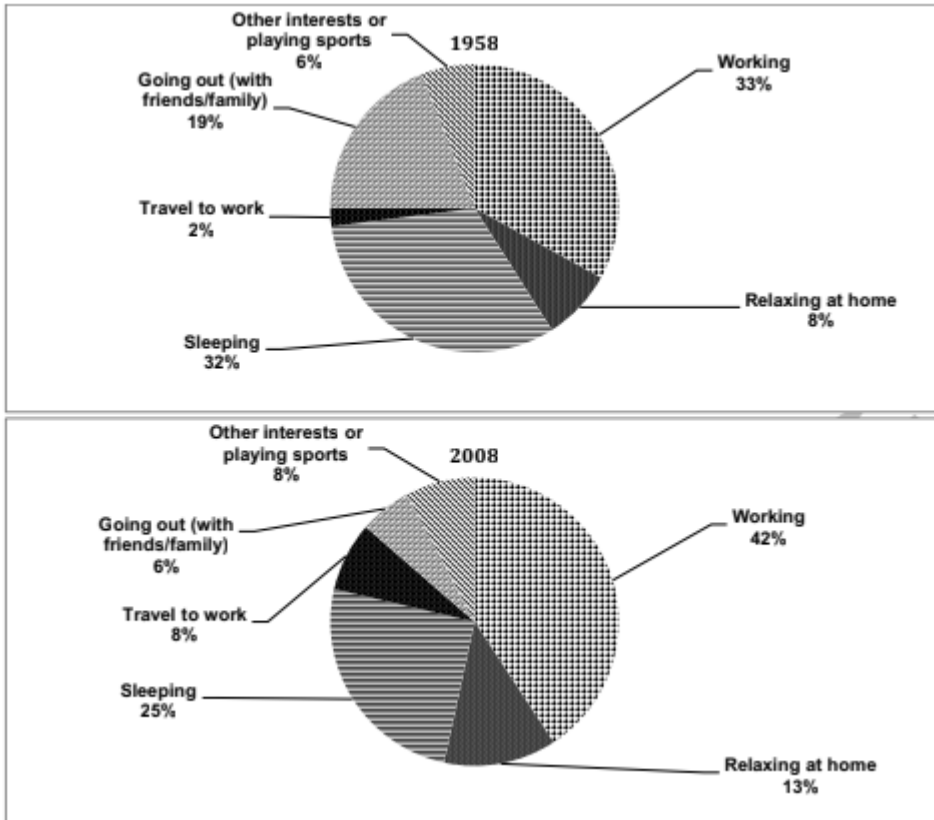

WRITING TASK 1

You should spend about **20** minutes on this task.

The pie charts below show the percentage of time working adults spent on different activities in a particular country in 1958 and 2008. Summarise the information by selecting and reporting the main features and make comparisons where relevant

You should write at least **150** words.

WRITING TASK 2

You should spend about **40** minutes on this task.

Nowadays, not enough students choose science subjects in university in many countries. What are the reasons for this problem? What are the effects on society?